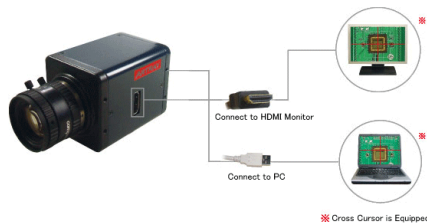

Title: Dual output HDMI and USB2.0 cameras from Artray

Alrad Imaging is pleased to offer two new cameras from Artray offering dual HDMI and USB2.0 outputs, so it does not matter if you want to display the image on a high resolution monitor or on a PC computer, you can do either with these cameras.

The **ARTCAM-130MI-HDMI** is a 1.3 MegaPixel CMOS camera with 1280 x 1024 pixel sensor and a rolling shutter while the **ARTCAM-150P4-HDMI** is a 1.5 MegaPixel CCD camera with 1392 x 1040 pixel sensor and a global shutter.

The cameras can be supplied with monochrome or colour sensors. The USB output can be selected for 8 or 10 bit images. Both cameras use progressive scan sensors and have a standard C mount lens fitting.